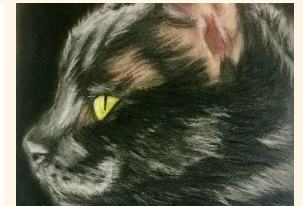

"Prince" charcoal and pastel on watercolor paper 2018

WHIMSICAL PORTRAITS: $100

Have you ever seen a classical painting you just love? Do you wish you could dress up your pet in ridiculous outfits? Whimsical portraits are the right choice for you! These portraits are specially made for you with your pet dressed up as whoever or whatever you want! These are fun gifts and conversation starters that every pet owner can appreciate.