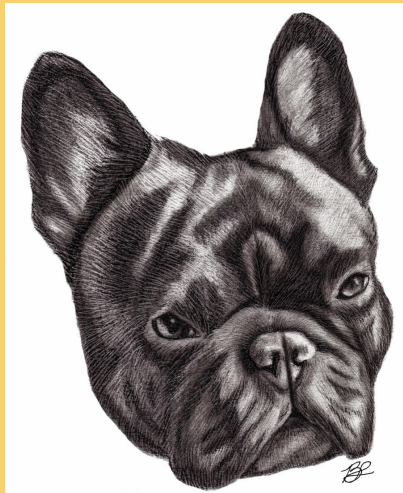

World wide shipping is available with purchase. Your portrait will arrive 3 to 5 business days after it is shipped. Cost will vary piece to piece.

Payment can be made via check or online platform such as Venmo or PayPal.