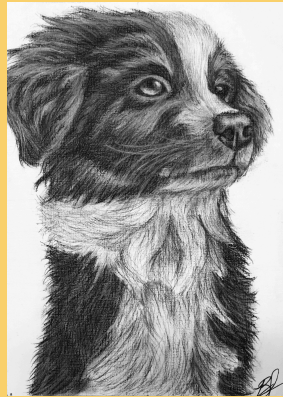

CONTACT ME

If you would like to commission a drawing of your furry friend you can email me or message me on Facebook or Instagram. Please let me know what kind of portrait you would like, size, and please send a photo of your furry friend with it. I will give you your price and estimated time of completion. Each portrait takes up to a week to create depending on size and detail. I hope to hear from you soon!

REGAL BEAGLE ART
regal.beagle.art@gmail.com
Instagram: @regal_beagle_art
Facebook: @Artbybaillie